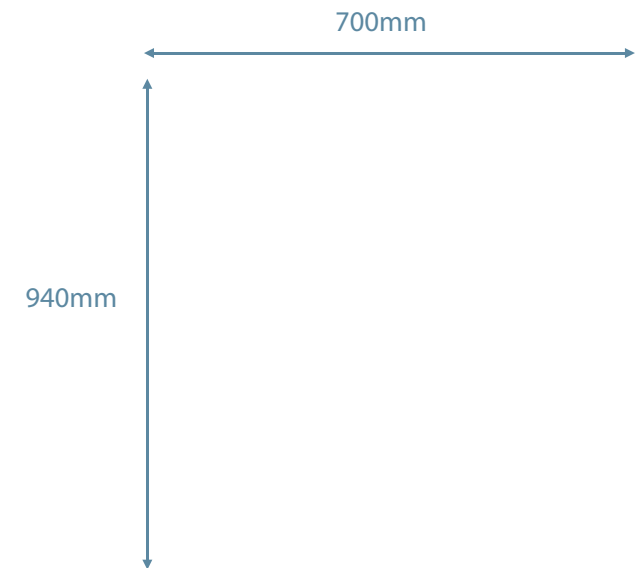

ornateinteriors

Niche 3 of 4

◀ Previous

Next ▶

[View next design ▶](#)

Niche code: **OCN03**

To order this niche call 0113 236 0864

Please note:

Material costs are continually changing.
Please contact us for current prices.
Rates for installation are available on request.