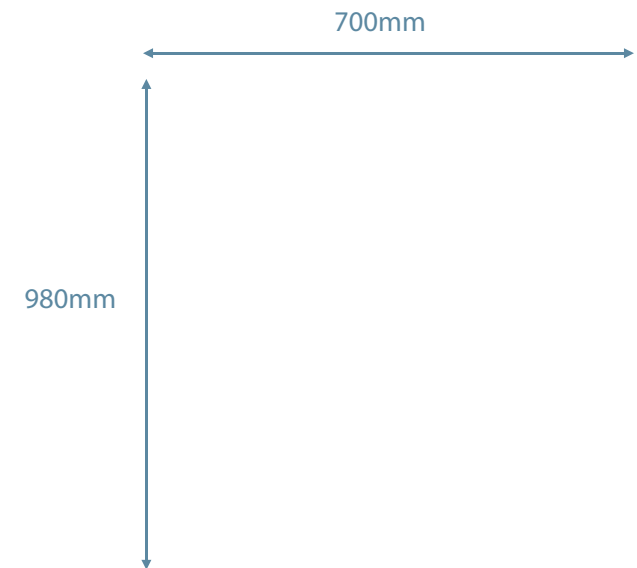

ornateinteriors

Niche 2 of 4

◀ Previous

Next ▶

[View next design ▶](#)

Niche code: **OCN02**

To order this niche call 0113 236 0864

Please note:

Material costs are continually changing.
Please contact us for current prices.
Rates for installation are available on request.