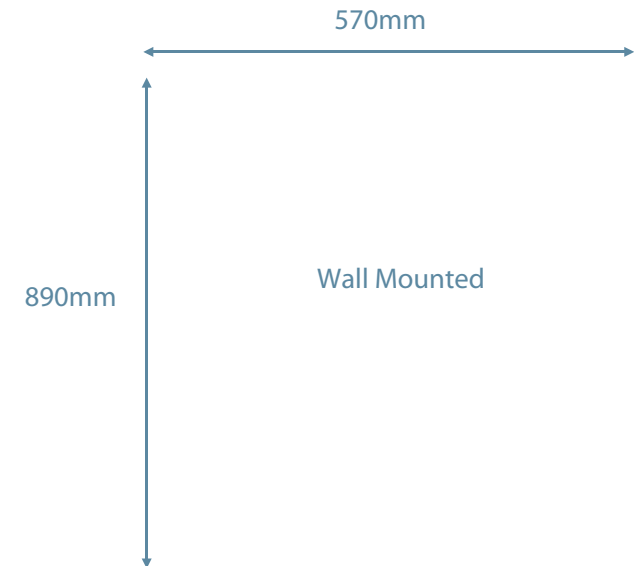

ornateinteriors

Niche 1 of 4

◀ Previous

Next ▶

[View next design ▶](#)

Niche code: **OPN01**

To order this niche call 0113 236 0864

Please note:

Material costs are continually changing.
Please contact us for current prices.
Rates for installation are available on request.