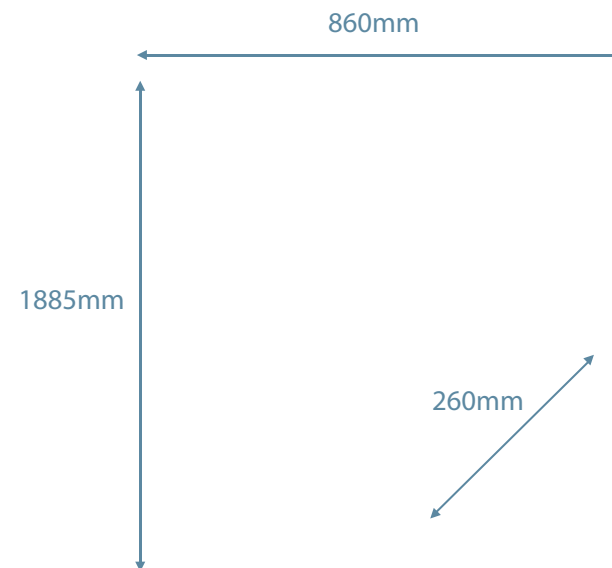

ornateinteriors

Niche 4 of 4

◀ Previous

Niche code: **OCN04**

To order this niche call 0113 236 0864

Please note:

Material costs are continually changing.
Please contact us for current prices.
Rates for installation are available on request.