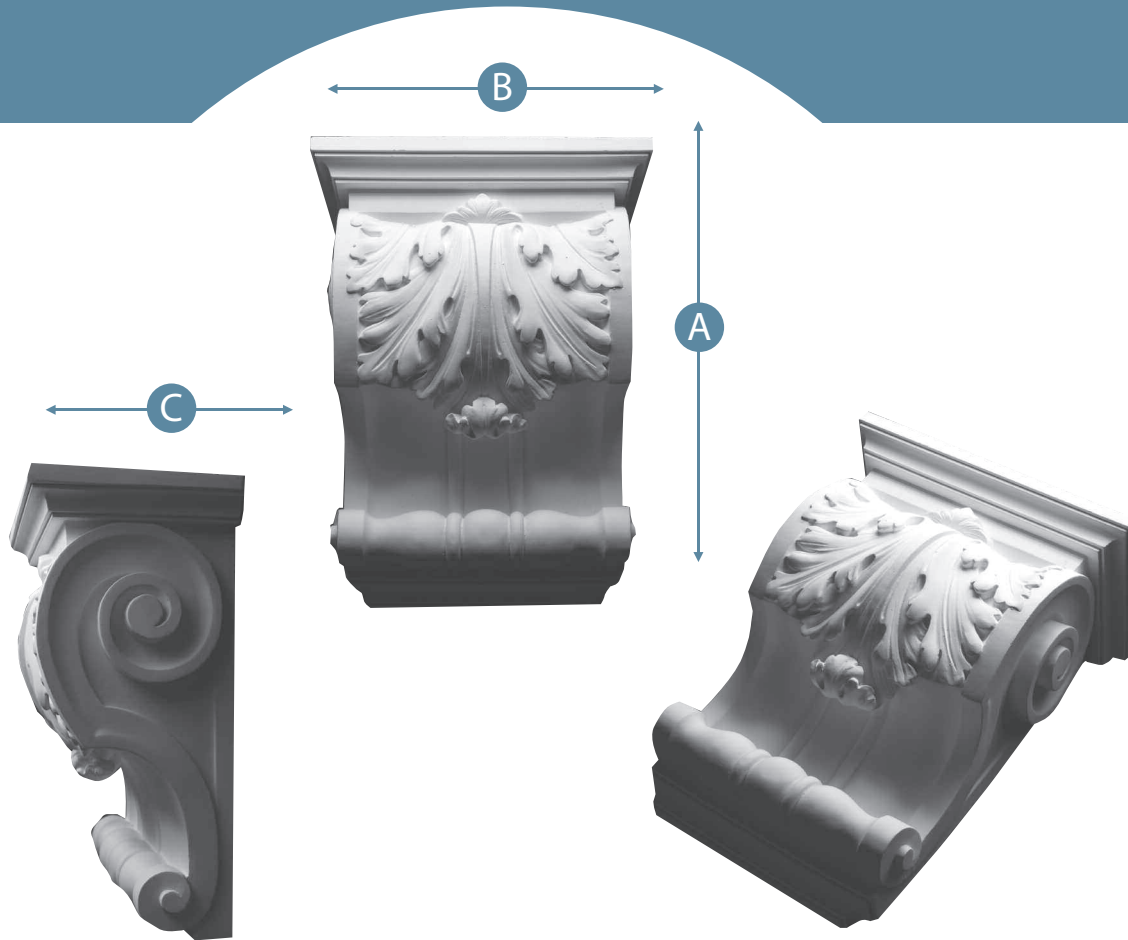

ornateinteriors

View choice
of Corbels ►

A corbel is traditionally a support for an eave or bay window, though they can be entirely ornamental and serve no practical function.

Often they take the form of scrolls and can be cast or moulded. Many people use corbels as a feature underneath arches where columns are not necessary.

ornateinteriors

Corbel 6 of 10

◀ Previous

Next ▶

| | | |
|---|--------|-------|
| A | Height | 375mm |
| B | Width | 300mm |
| C | Depth | 165mm |

[View next design ▶](#)Corbel code: **OCS06**

To order this corbel call 0113 236 0864