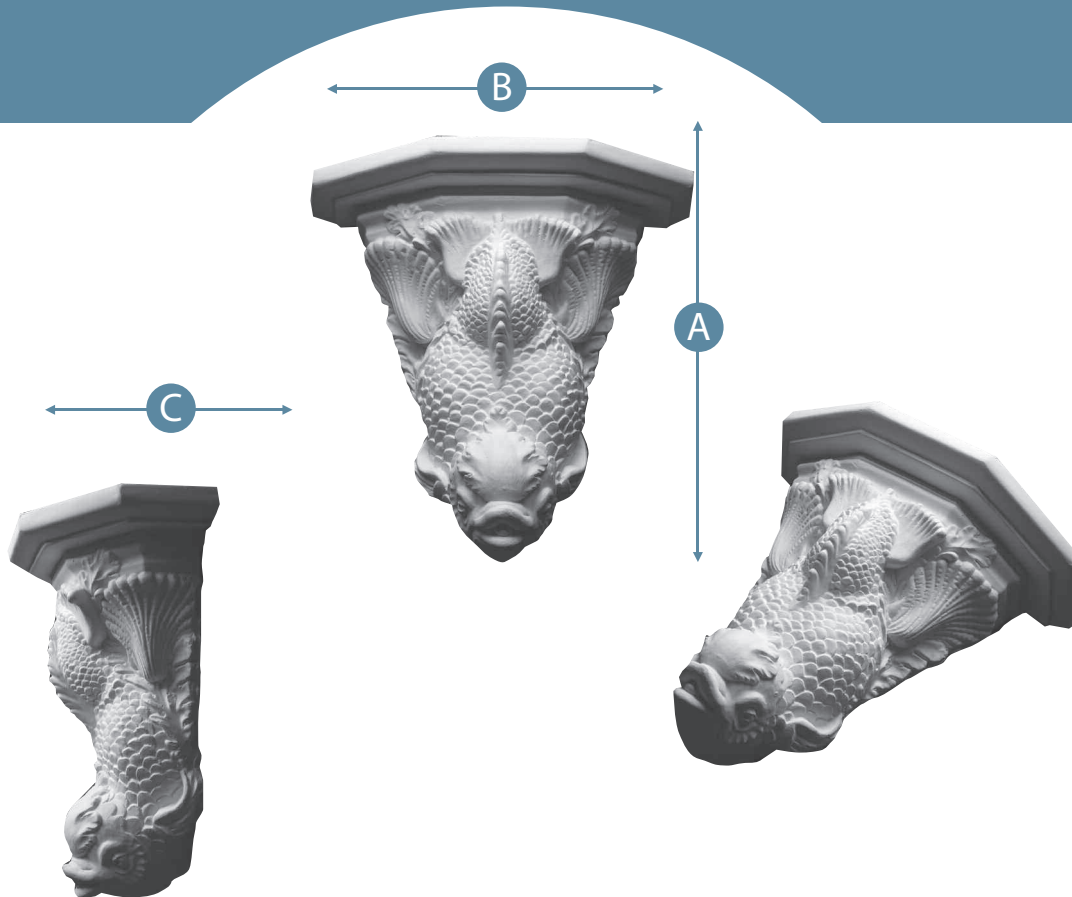

ornateinteriors

View choice
of Corbels ►

A corbel is traditionally a support for an eave or bay window, though they can be entirely ornamental and serve no practical function.

Often they take the form of scrolls and can be cast or moulded. Many people use corbels as a feature underneath arches where columns are not necessary.

Please note:

Material costs are continually changing.
Please contact us for current prices.
Rates for installation are available on request.

ornateinteriors

Corbel 7 of 10

◀ Previous

Next ▶

| | | |
|---|--------|-------|
| A | Height | 145mm |
| B | Width | 185mm |
| C | Depth | 50mm |

[View next design ▶](#)Corbel code: **OCS07**

To order this corbel call 0113 236 0864

Please note:

Material costs are continually changing.
Please contact us for current prices.
Rates for installation are available on request.

ornateinteriors

Corbel 10 of 10

◀ Previous

| | | |
|---|--------|-------|
| A | Height | 240mm |
| B | Width | 240mm |
| C | Depth | 120mm |

Corbel code: **OCSI0**

To order this corbel call 01 13 236 0864

Please note: