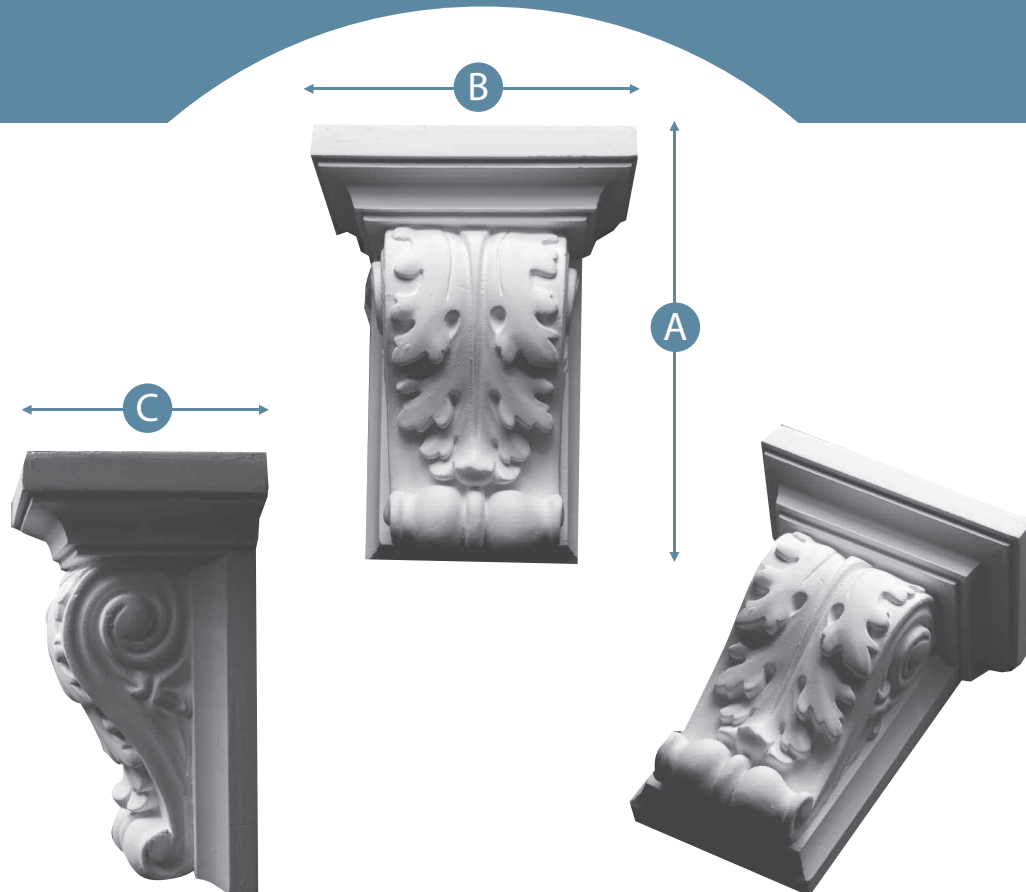

ornateinteriors

View choice
of Corbels ►

A corbel is traditionally a support for an eave or bay window, though they can be entirely ornamental and serve no practical function.

Often they take the form of scrolls and can be cast or moulded. Many people use corbels as a feature underneath arches where columns are not necessary.

Next ▶

| | | |
|---|--------|-------|
| A | Height | 165mm |
| B | Width | 130mm |
| C | Depth | 85mm |

[View next design ▶](#)Corbel code: **OCS01**

To order this corbel call 0113 236 0864

Please note:

Material costs are continually changing.
Please contact us for current prices.
Rates for installation are available on request.