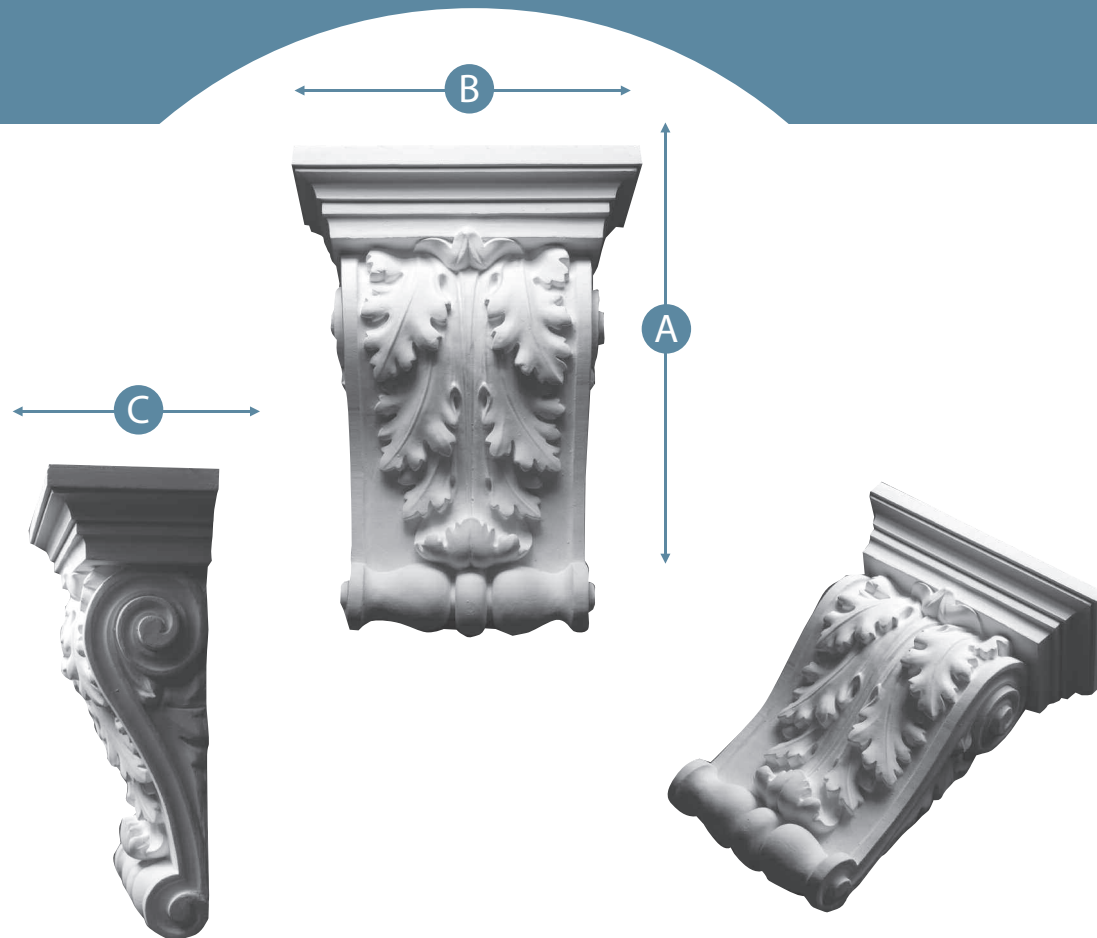

ornateinteriors

View choice
of Corbels ►

A corbel is traditionally a support for an eave or bay window, though they can be entirely ornamental and serve no practical function.

Often they take the form of scrolls and can be cast or moulded. Many people use corbels as a feature underneath arches where columns are not necessary.

ornateinteriors

Corbel 4 of 10

◀ Previous

Next ▶

| | | |
|---|--------|-------|
| A | Height | 265mm |
| B | Width | 185mm |
| C | Depth | 120mm |

[View next design ▶](#)Corbel code: **OCS04**

To order this corbel call 0113 236 0864

Please note:

Material costs are continually changing.
Please contact us for current prices.
Rates for installation are available on request.

ornateinteriors

Corbel 5 of 10

◀ Previous

Next ▶

| | | |
|----------|--------|-------|
| A | Height | 300mm |
| B | Width | 228mm |
| C | Depth | 110mm |