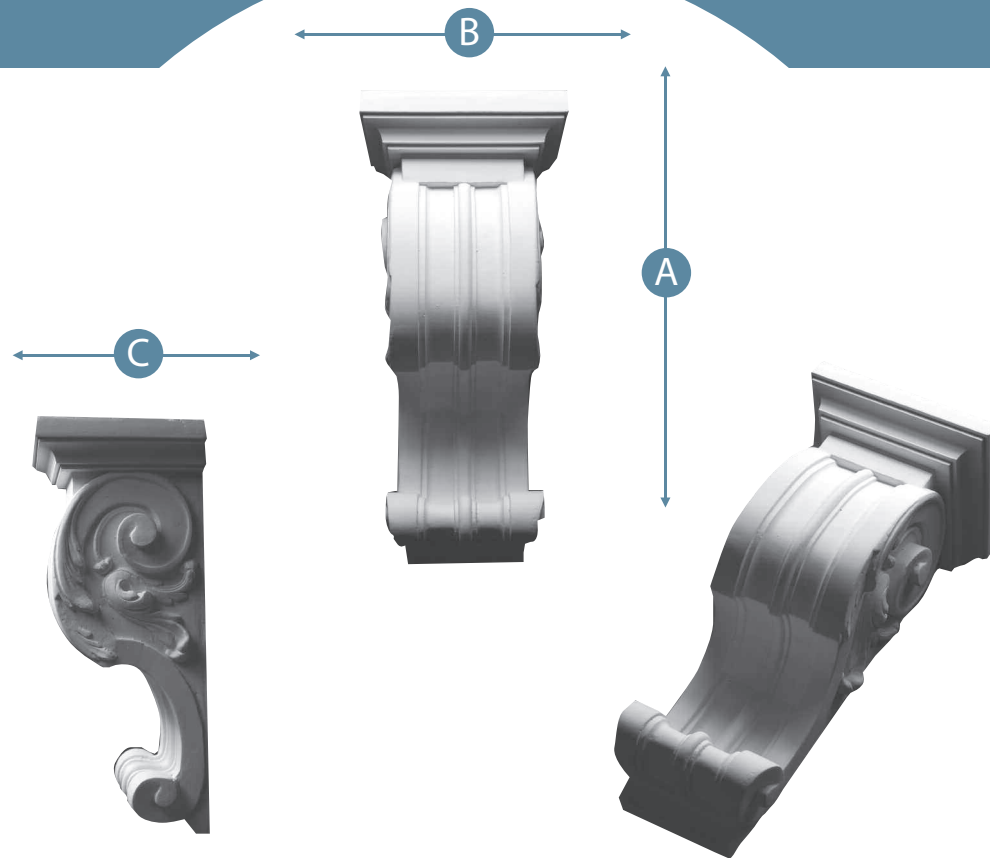

ornateinteriors

View choice
of Corbels ►

A corbel is traditionally a support for an eave or bay window, though they can be entirely ornamental and serve no practical function.

Often they take the form of scrolls and can be cast or moulded. Many people use corbels as a feature underneath arches where columns are not necessary.

Please note:

Material costs are continually changing.
Please contact us for current prices.
Rates for installation are available on request.

ornateinteriors

Corbel 3 of 10

◀ Previous

Next ▶

| | | |
|---|--------|-------|
| A | Height | 320mm |
| B | Width | 145mm |
| C | Depth | 130mm |