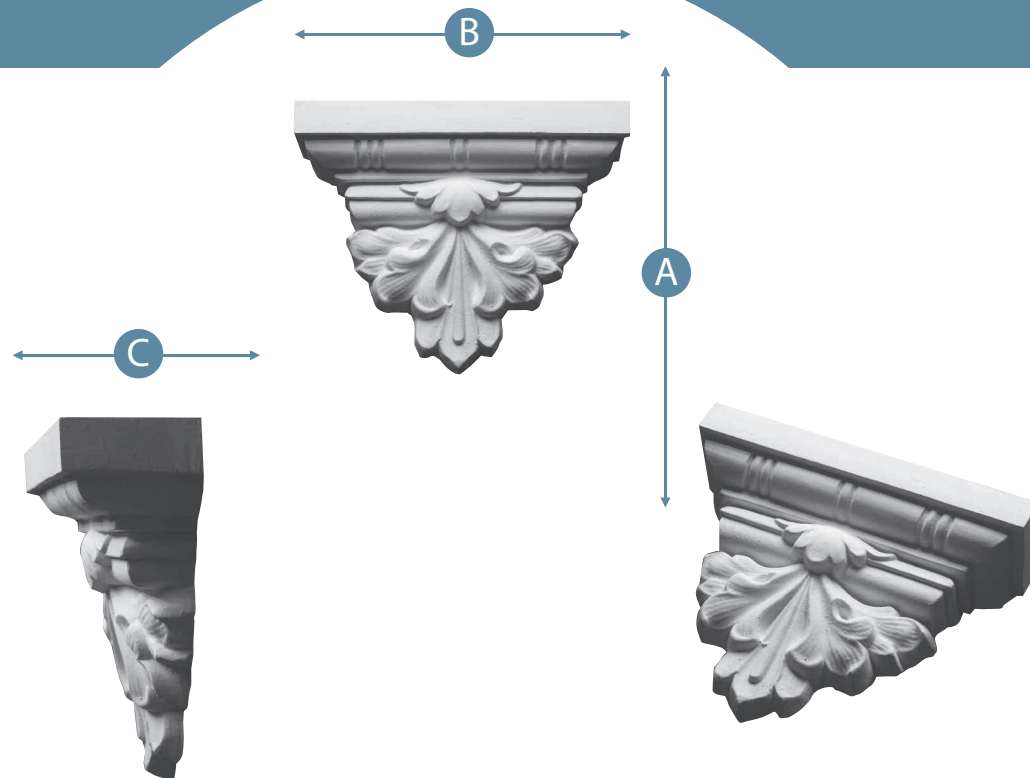

ornateinteriors

View choice
of Corbels ►

A corbel is traditionally a support for an eave or bay window, though they can be entirely ornamental and serve no practical function.

Often they take the form of scrolls and can be cast or moulded. Many people use corbels as a feature underneath arches where columns are not necessary.

ornateinteriors

Corbel 6 of 10

◀ Previous

Next ▶

| | | |
|---|--------|-------|
| A | Height | 375mm |
| B | Width | 300mm |
| C | Depth | 165mm |

[View next design ▶](#)Corbel code: **OCS06**

To order this corbel call 0113 236 0864

Please note:

Material costs are continually changing.
Please contact us for current prices.
Rates for installation are available on request.

ornateinteriors

Corbel 7 of 10

◀ Previous

Next ▶

| | | |
|---|--------|-------|
| A | Height | 145mm |
| B | Width | 185mm |
| C | Depth | 50mm |