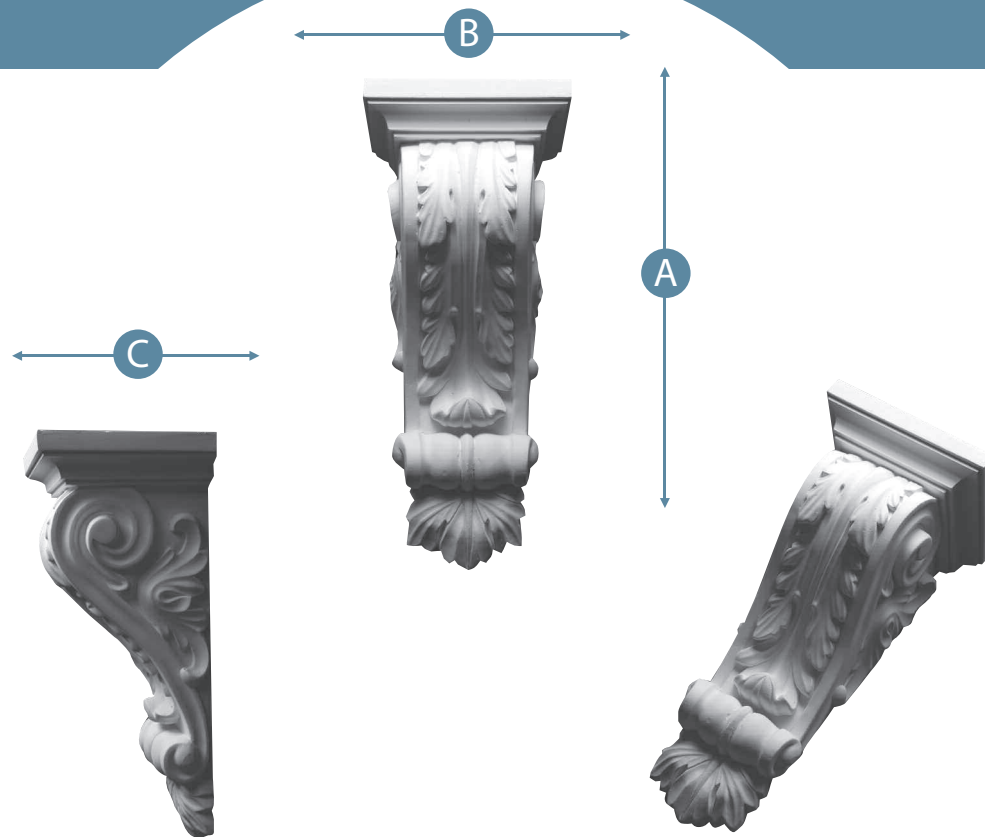

ornateinteriors

View choice
of Corbels ►

A corbel is traditionally a support for an eave or bay window, though they can be entirely ornamental and serve no practical function.

Often they take the form of scrolls and can be cast or moulded. Many people use corbels as a feature underneath arches where columns are not necessary.

Next ▶

| | | |
|---|--------|-------|
| A | Height | 165mm |
| B | Width | 130mm |
| C | Depth | 85mm |

[View next design ▶](#)Corbel code: **OCS01**

To order this corbel call 0113 236 0864

Please note:

Material costs are continually changing.
Please contact us for current prices.
Rates for installation are available on request.

ornateinteriors

Corbel 2 of 10

◀ Previous

Next ▶

| | | |
|---|--------|-------|
| A | Height | 310mm |
| B | Width | 135mm |
| C | Depth | 125mm |

[View next design ▶](#)Corbel code: **OCS02**

To order this corbel call 01 13 236 0864