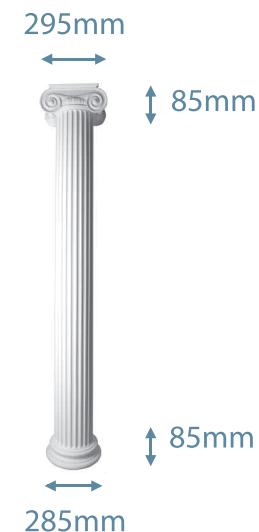

Please note:

All sizes and dimensions are approximate.
Material costs are continually changing.
Please contact us for current prices.
Rates for installation are available on request.

Columns & Pilasters 3 of 4

ornateinteriors

◀ Previous

Next ▶

Column code: **OCM03**

To order this column call 0113 236 0864

View next design ▶

Please note:

All sizes and dimensions are approximate.

Material costs are continually changing.

Please contact us for current prices.

Rates for installation are available on request.

Columns & Pilasters 4 of 4

ornateinteriors

◀ Previous

Column code: **OCM04**

To order this column call 0113 236 0864