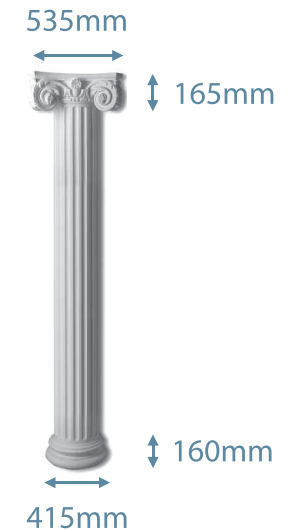

Please note:

All sizes and dimensions are approximate.
Material costs are continually changing.
Please contact us for current prices.
Rates for installation are available on request.

Columns & Pilasters 3 of 4

ornateinteriors

◀ Previous

Next ▶

Column code: **OCM03**

To order this column call 0113 236 0864

View next design ▶

Please note:

All sizes and dimensions are approximate.

Material costs are continually changing.

Please contact us for current prices.

Rates for installation are available on request.

Columns & Pilasters 4 of 4

ornateinteriors

◀ Previous

Column code: **OCM04**

To order this column call 0113 236 0864

Please note:

All sizes and dimensions are approximate.
Material costs are continually changing.
Please contact us for current prices.
Rates for installation are available on request.