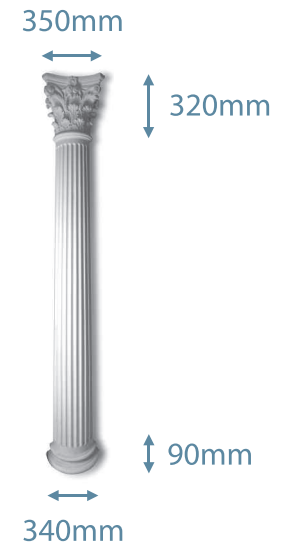

OCM02

OCM03

OCM04

Columns & Pilasters 1 of 4

ornateinteriors

[◀ Previous](#)[Next ▶](#)[View next design ▶](#)

Please note:

All sizes and dimensions are approximate.
Material costs are continually changing.
Please contact us for current prices.
Rates for installation are available on request.

Column code: **OCM01**

To order this column call 0113 236 0864

Columns & Pilasters 2 of 4

ornateinteriors

[◀ Previous](#)[Next ▶](#)

Column code: **OCM02**

To order this column call 0113 236 0864

[View next design ▶](#)

Please note:

All sizes and dimensions are approximate.
Material costs are continually changing.
Please contact us for current prices.
Rates for installation are available on request.

Columns & Pilasters 3 of 4