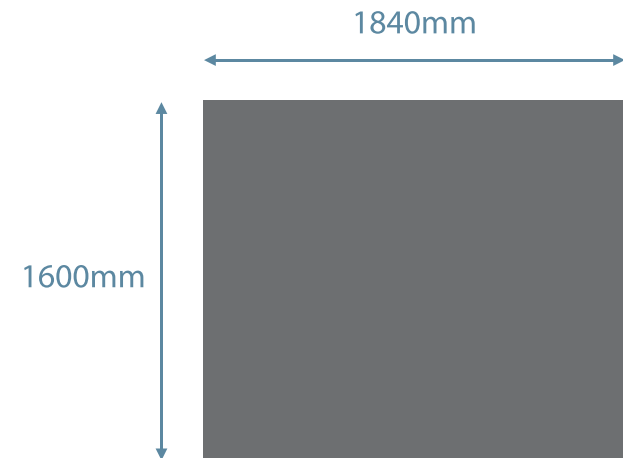

Ceiling Panel 3 of 3

ornateinteriors

◀ Previous

Ceiling Panel code: **OCP03**

To order this ceiling panel call 0113 236 0864

Please note:

All sizes and dimensions are approximate.
Material costs are continually changing.
Please contact us for current prices.
Rates for installation are available on request.