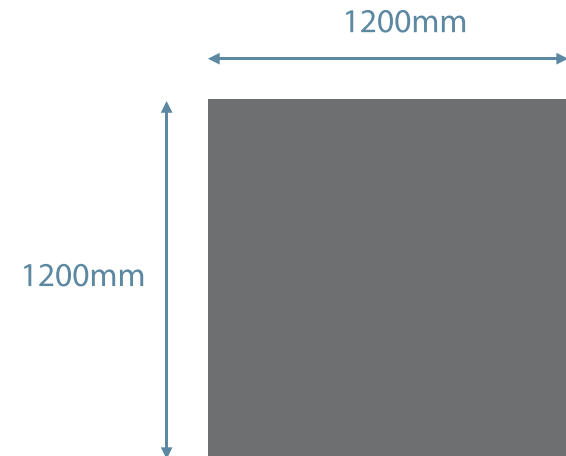

ornateinteriors

◀ Previous

Next ▶

View next design ▶

Please note:

All sizes and dimensions are approximate.
Material costs are continually changing.
Please contact us for current prices.
Rates for installation are available on request.

Ceiling Panel code: **OCP01**
To order this ceiling panel call 0113 236 0864

Ceiling Panel 2 of 3

ornateinteriors

◀ Previous

Next ▶

View next design ▶

Please note:

All sizes and dimensions are approximate.
Material costs are continually changing.
Please contact us for current prices.
Rates for installation are available on request.