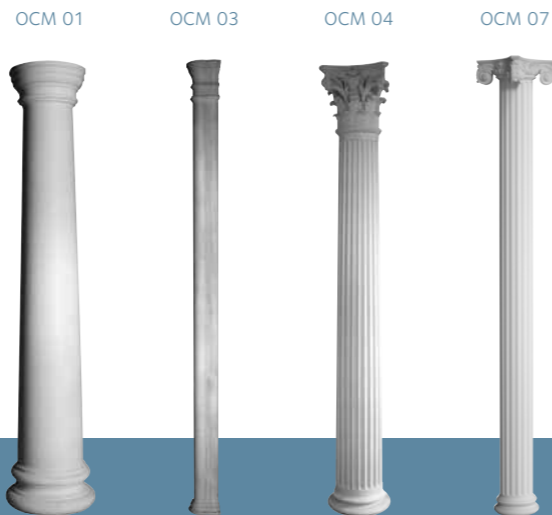

“Ornate Interiors continues to deliver products to a consistently high standard. It is important for us as a principal contractor that our sub-contractors have the same ethos about quality and levels of customer service. If all of our sub-contractors were like Ornate Interiors, our job would be much easier”.

Mr. Vernon Carter – Managing Director, William Anelay Limited, York – Main Contractor

“Over the last fifteen years I have worked with Ornate Interiors, whose work is renowned on some of the most prestigious projects. My work in Royal Palaces, Cathedrals, Stately Homes and Civil Buildings restoring historic interiors has required the highest standards of craftsmanship and they have never let me down”.

Mr. Dick Reid – Wood & Stone Carver

“The quality of workmanship and dedication of your staff to the work in hand was recognised by the client and ourselves from the initial stage. This only encouraged us to design more and more ceiling cornices, friezes, ribbed vaulting and roses etc., to the extent that the end result is a triumph in stuccadores art”.

Mr. David Sheehan – Sheehan & Barry, Dublin – Architects

Your next step

Whatever your plasterwork needs, simply call our Customer Care Team on: **+44 (0) 113 236 0864** who will be delighted to answer any questions you may have and offer sound, impartial advice.

Alternatively, email us at: sales@ornateinteriors.co.uk
Further information can be found at www.ornateinteriors.co.uk

Ornate Interiors Limited
Fibrous Plasterers GRG & Restoration Specialists

Telephone: +44 (0) 113 236 0864

Facsimile: +44 (0) 113 236 3706

Email: sales@ornateinteriors.co.uk

Web: www.ornateinteriors.co.uk